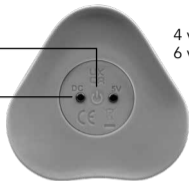

Power Button & LED Indicator

Magnetic Charging Contact

4 vibration intensities
6 vibration patterns

GETTING STARTED

1. Before first use, charge your plug for approximately 2 hours.
  - Rapid Flashing Light = Low battery, charge is needed.
2. Wash your plug with soap and water or toy cleaner suitable for use with silicone items.
3. Lubricate your plug with a water based, silicone compatible lubricant.
4. Turn ON your plug by pressing ϕ quickly at the bottom of your plug.
5. To change the vibration pattern via the base control, press the ϕ .
6. To power OFF your plug press and hold ϕ for 2 seconds. LED will turn off to indicate the power is OFF.

TRAVEL LOCK

Hold ϕ for 3 seconds, flashing light on the base of the plug will indicate the item is locked. For unlocking, hold ϕ again for 3 seconds, flashing light will indicate the item is unlocked.

WARNING

- Do not expose this product to fire.
- Disposal of a battery into fire or a hot oven, or mechanically crushing or cutting of a battery, that can result in an explosion.
- Leaving a battery in an extremely high temperature surrounding environment that can result in an explosion or the leakage of flammable liquid or gas.
- A battery subjected to extremely low air pressure that may result in an explosion or the leakage of flammable liquid or gas.
- Do not attempt to disassemble the product yourself. Please contact after-sales service if there is an issue.

Model	Beginner's Vibrating Butt Plug
Material	Body Safe Silicone, Steel & ABS
Height	105 mm
Weight	58 g
Battery	120 mAh
Charging Time	120 mins
Usage Time	60 mins
Interface	Single Button & Manual Control

Complete user instructions in additional languages and FAQ can be found at: bvibe.com

Designed and Developed by **b-Vibe™**

Made in China © **b-Vibe™**