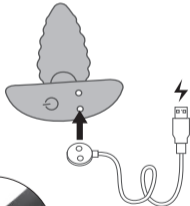

SPECIFICATIONS

Model	bump	swirl	twist
Height	120 mm	135 mm	153 mm
Diameter	35 mm	35 mm	44 mm
Weight	80 g	95 g	133 g

Materials Body-safe Silicone, Steel, ABS

Battery 300mAh

Charging 2 hours

Use Time 1 hour

CONTROLLING YOUR PLUG

1. To turn the item ON quickly press 
The LED will flash to indicate the power is on. Push again to change the vibration pattern.

2. To power OFF your plug press and hold  for 2 seconds. LED will turn off to indicate the power is OFF.

CHARGING YOUR PLUG

- Attach the magnetic charging plug to the designated charging area on the base of the product

- Flashing Light = Charging
- Solid Light = Fully charged
- Rapid Flashing Light = Low battery. Charge is needed
- Plugs require approximately 2 hours for full charge