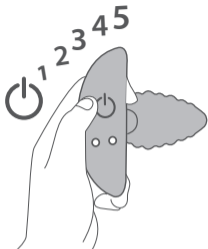

1. To turn the item ON quickly press 
The LED will flash to indicate the power is on. Push again to change the vibration pattern.

2. To power OFF your plug press and hold  for 2 seconds. LED will turn off to indicate the power is OFF.

CHARGING YOUR PLUG

- Attach the magnetic charging plug to the designated charging area on the base of the product

- Flashing Light = Charging
- Solid Light = Fully charged
- Rapid Flashing Light = Low battery. Charge is needed
- Plugs require approximately 2 hours for full charge

Magnetic
Charging Contact
Power Button &
LED Indicator

TRAVEL LOCK

- All b-Vibe items include travel lock for safe and convenient travel

Hold  for 5 seconds, flashing light will indicate the item is locked. For unlocking, hold  again for 5 seconds, flashing light will indicate the item is unlocked.