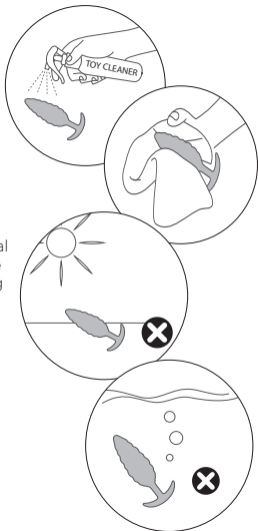

b-Vibe CARE

Cleaning, Storage & Safety

1. Always clean your plug thoroughly before and after each use.
2. We recommend premium water-based lubricant. Silicone-based lubricants are not recommended and can cause damage to the product.
3. To properly clean your plug, wash with luke-warm water and a respected antibacterial soap. Rinse clean and pat dry using a lint-free cloth or towel. Do not use cleaners containing alcohol, petrol or acetone.
4. Avoid leaving your plug in direct sunlight and never expose it to extreme heat.
5. Our products are designed to be splash-proof. Never immerse your texture plug in water.

Should you require further assistance please contact:
customerservice@bvibe.com