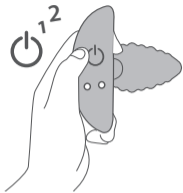

SPECIFICATIONS

Model	bump	swirl	twist
Height	120 mm	135 mm	153 mm
Diameter	35 mm	35 mm	44 mm
Weight	80 g	95 g	133 g

Materials Body-safe Silicone, Steel, ABS

Battery 300mAh

Charging 2 hours

Use Time 1 hour

CONTROLLING YOUR PLUG

1. To turn the item ON quickly press 
The LED will flash to indicate the power is on. Push again to change the vibration pattern.

2. To power OFF your plug press and hold  for 2 seconds. LED will turn off to indicate the power is OFF.

CHARGING YOUR PLUG

- Attach the magnetic charging plug to the designated charging area on the base of the product

- Flashing Light = Charging
- Solid Light = Fully charged
- Rapid Flashing Light = Low battery. Charge is needed
- Plugs require approximately 2 hours for full charge